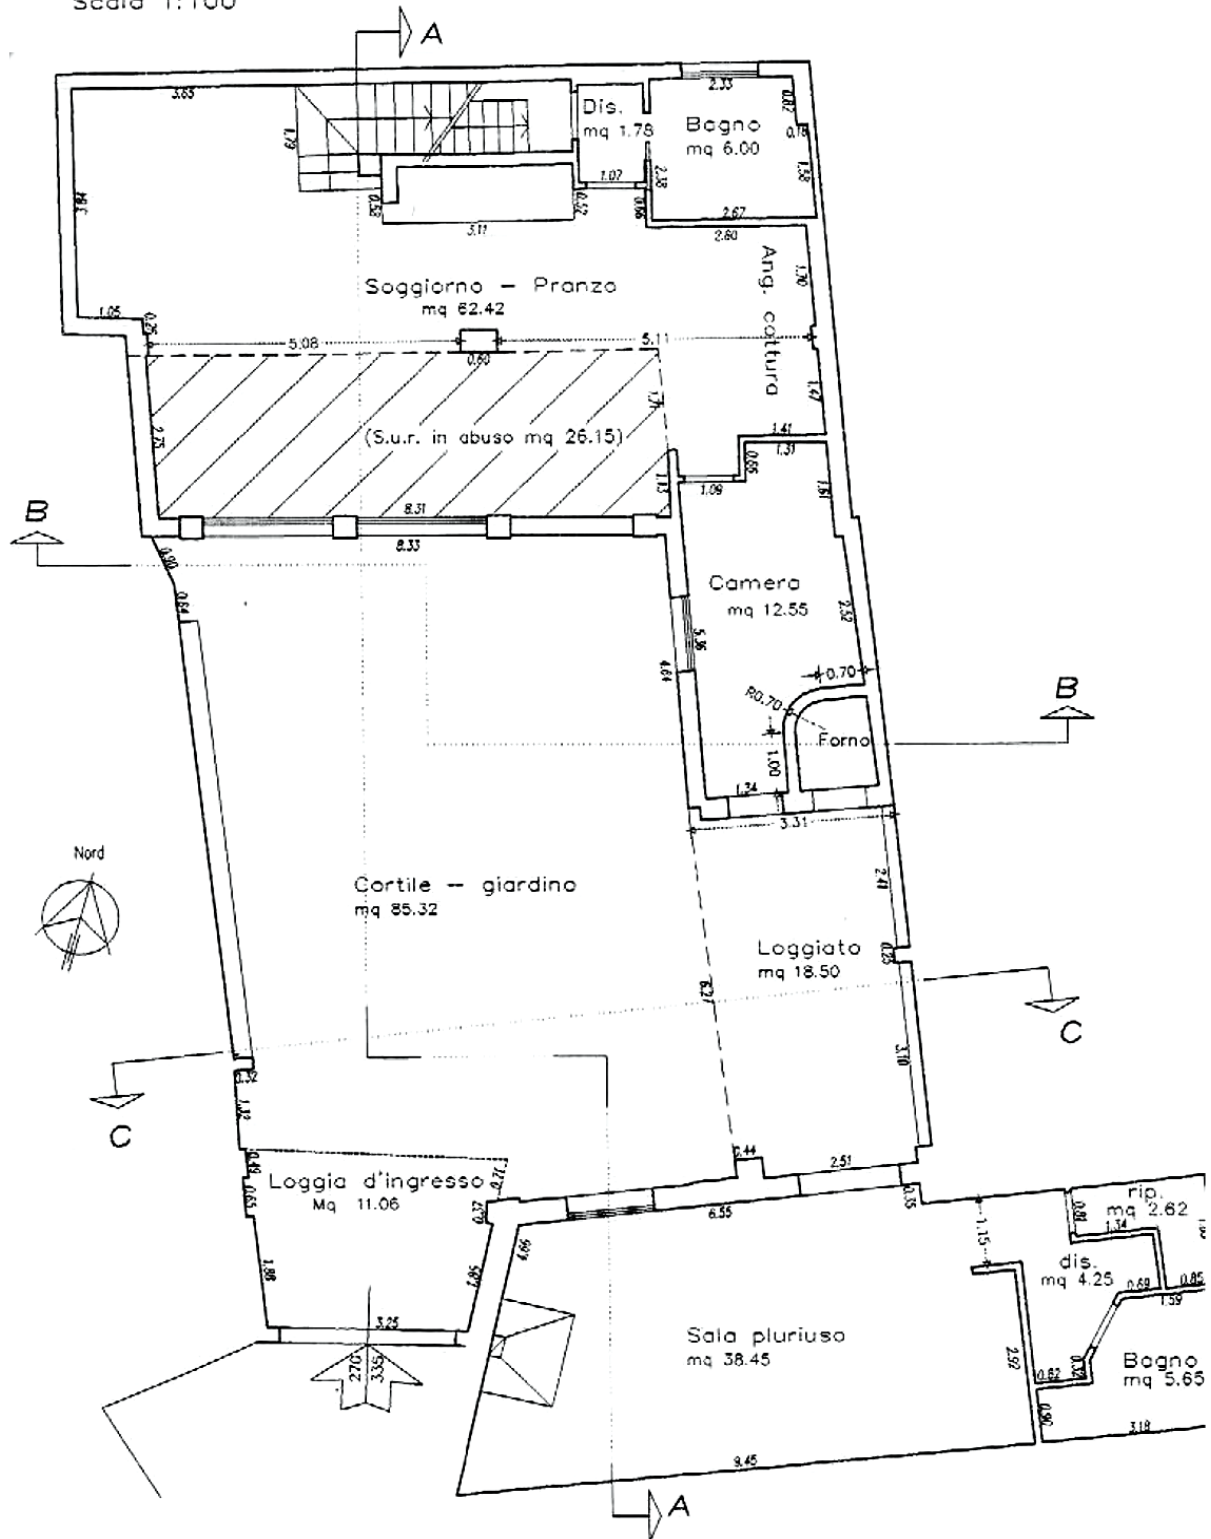

House Mori – plans

Piano interrato

Alt. cm 238

Piano primo

Alt.med. cm 235

Pianta piano terra

Alt.med. cm 295

a Planimetria in atti

1 - House Mori a Quartu S. Elena: - all plans

Pianta piano terra

Scala 1:100

2 - House Mori a Quartu S. Elena - ground floor

Pianta piano interrato

Scala 1:100

3 - House Mori a Quartu S. Elena – cellarr