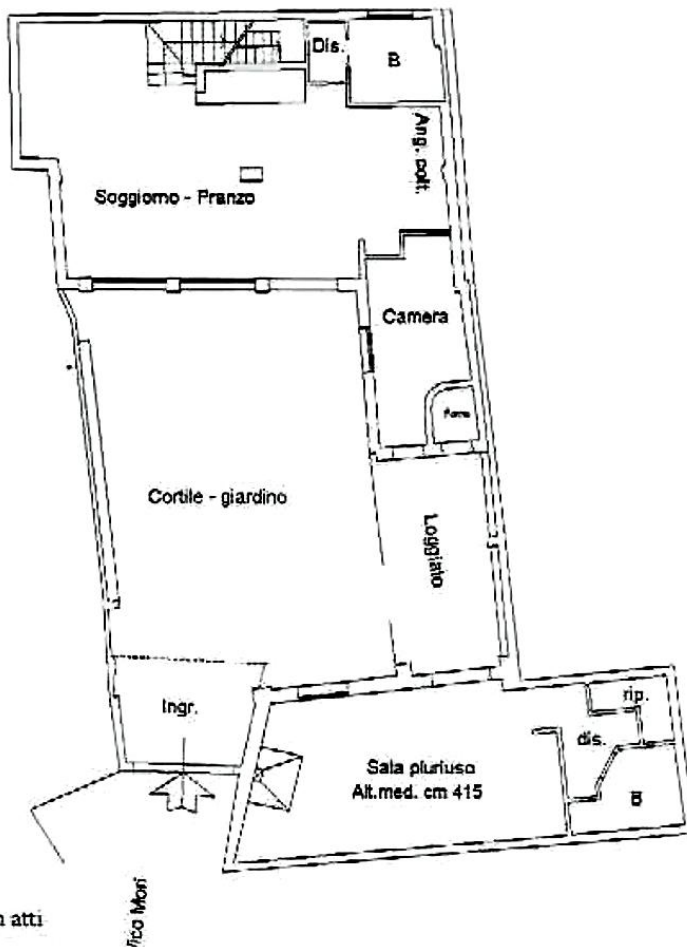

House Mori – plans

Piano interrato

Alt. cm 238

Piano primo

Alt.med. cm 235

Pianta piano terra

Alt.med. cm 295

a Planimetria in atti

1 - House Mori a Quartu S. Elena: - all plans

Pianta piano terra

Scala 1:100

2 - House Mori a Quartu S. Elena - ground floor

Pianta piano interrato

Scala 1:100

3 - House Mori a Quartu S. Elena – cellarr