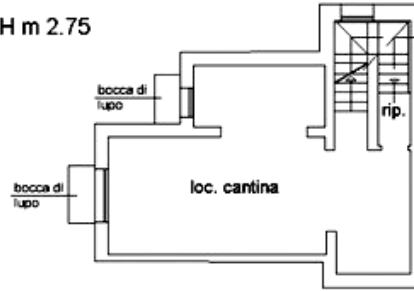

+39 070 748016 info@sardahousing.com

Piano TERRA

H med. m 2.90

Sardahousing.com

Soleminis campagna – Casale Tanchixedda: planimetria piano terra

Piano INTERRATO

H m 2.75

Piano TERRA