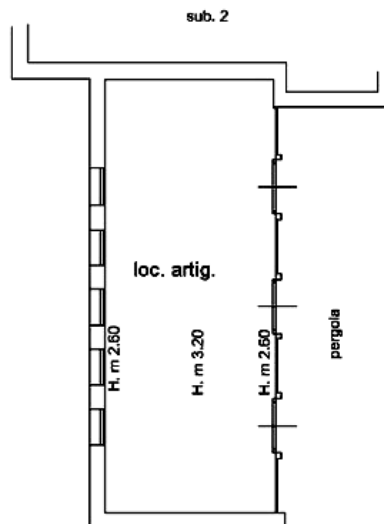

Casale Tanchixedda - planimetrie

Piano INTERRATO

Piano TERRA

Piano PRIMO

Nord

Sardahousing.com

Soleminis campagna – Casale Tanchixedda

sardahousing.com

+39 070 748016 info@sardahousing.com

Piano TERRA

H med. m 2.90

Sardahousing.com

Soleminis campagna – Casale Tanchixedda: planimetria piano terra

Piano INTERRATO

H m 2.75

Piano TERRA