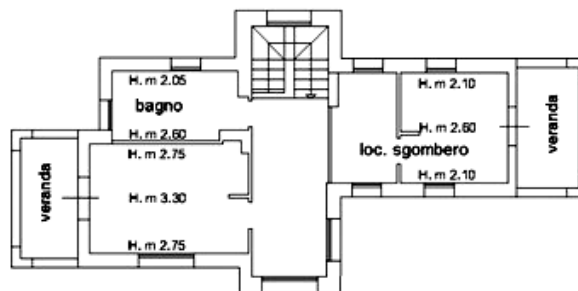

+39 070 748016 info@sardahousing.com

Piano TERRA

H med. m 2.90

Sardahousing.com

Soleminis campagna – Casale Tanchixedda: planimetria piano terra

Piano INTERRATO

H m 2.75

Piano TERRA

H m 2.75

Piano PRIMO

Nord

Sardahousing.com

Soleminis campagna – Casale Tanchixedda: planimetria generale