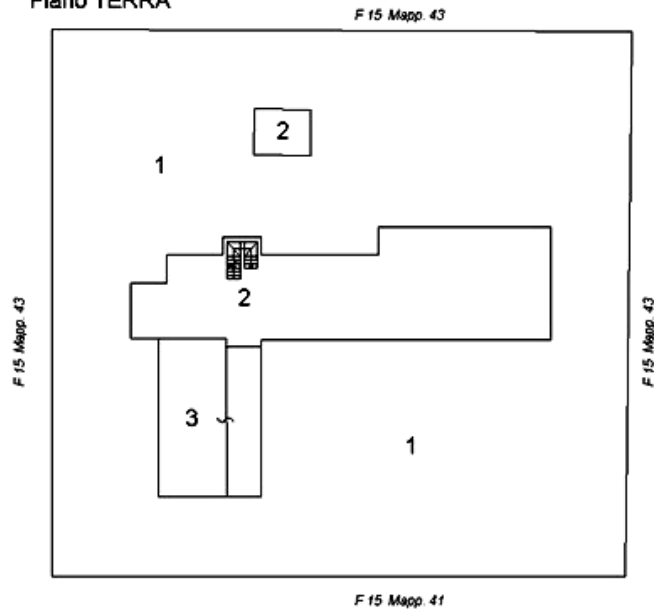

Casale Tanchixedda - planimetrie

Piano INTERRATO

Piano TERRA

Piano PRIMO

Nord

Sardahousing.com

Soleminis campagna – Casale Tanchixedda

sardahousing.com

+39 070 748016 info@sardahousing.com

Piano TERRA

H med. m 2.90

Sardahousing.com

Soleminis campagna – Casale Tanchixedda: planimetria piano terra

Piano INTERRATO

H m 2.75

Piano TERRA

H m 2.75

Piano PRIMO

Nord

Sardahousing.com

Soleminis campagna – Casale Tanchixedda: planimetria generale