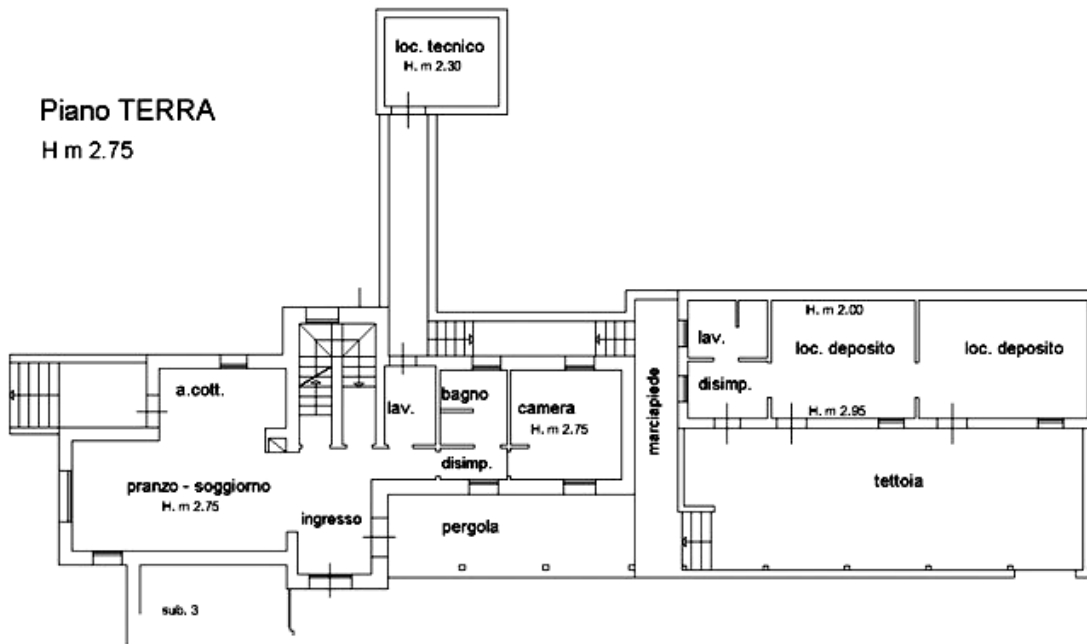

+39 070 748016 info@sardahousing.com

Piano TERRA

H med. m 2.90

Sardahousing.com

Soleminis campagna – Casale Tanchixedda: planimetria piano terra

Piano INTERRATO

H m 2.75

Piano TERRA

H m 2.75

Piano PRIMO

Nord

Sardahousing.com

Soleminis campagna – Casale Tanchixedda: planimetria generale