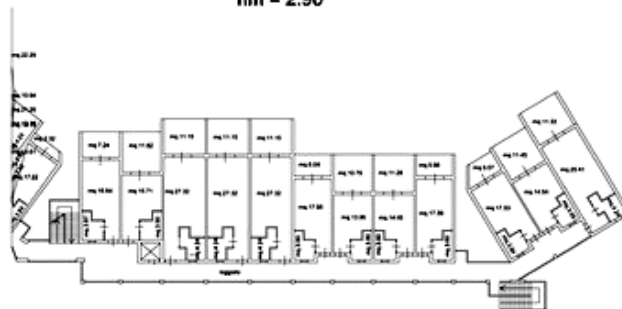

Residence Palm Village planimetrie

PIANO INTERRATO h = 2.40

PIANO TERRA h = 3.00

PIANO PRIMO hm = 2.90

PIANO PRIMO

hm = 2.90

N

Sardahousing.com