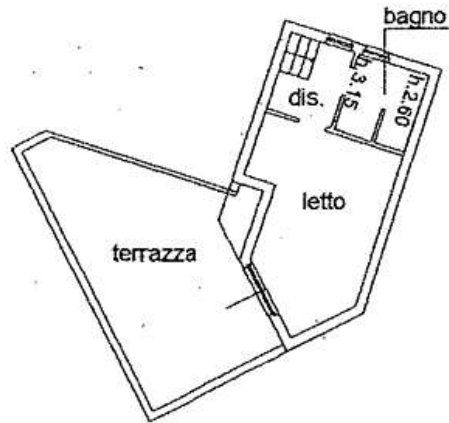

## Casa Laguna - planimetrie

Piano Terra

sardahousing.com

+39 070 748016 info@sardahousing.com

## PIANO SEMINTERRATO

H=2.40 mt

Sardahousing.com