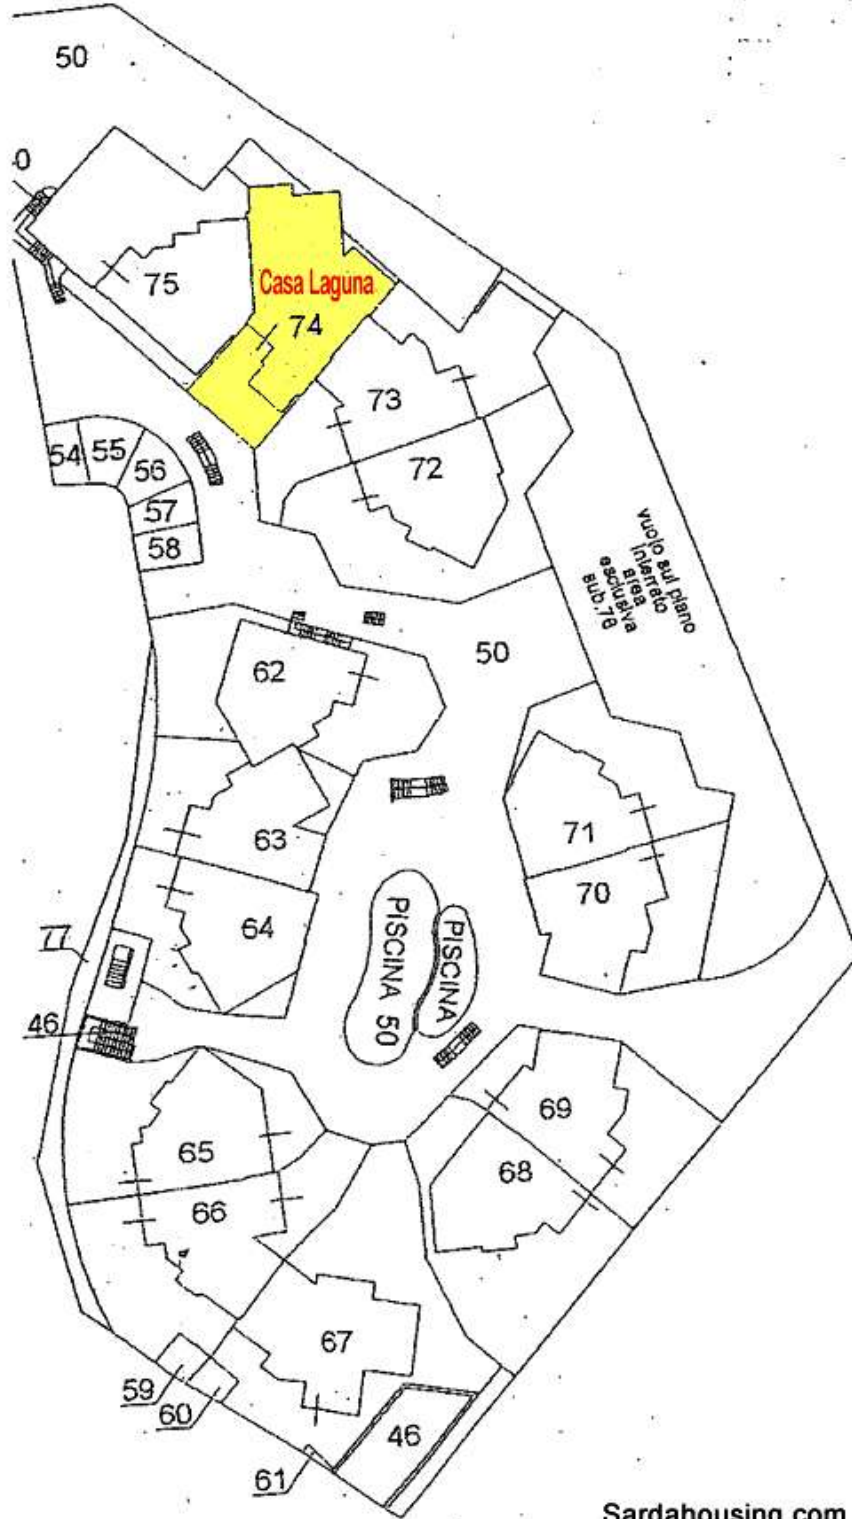

## Casa Laguna - planimetrie

Piano Terra

sardahousing.com

+39 070 748016 info@sardahousing.com

## PIANO SEMINTERRATO

H=2.40 mt

Sardahousing.com