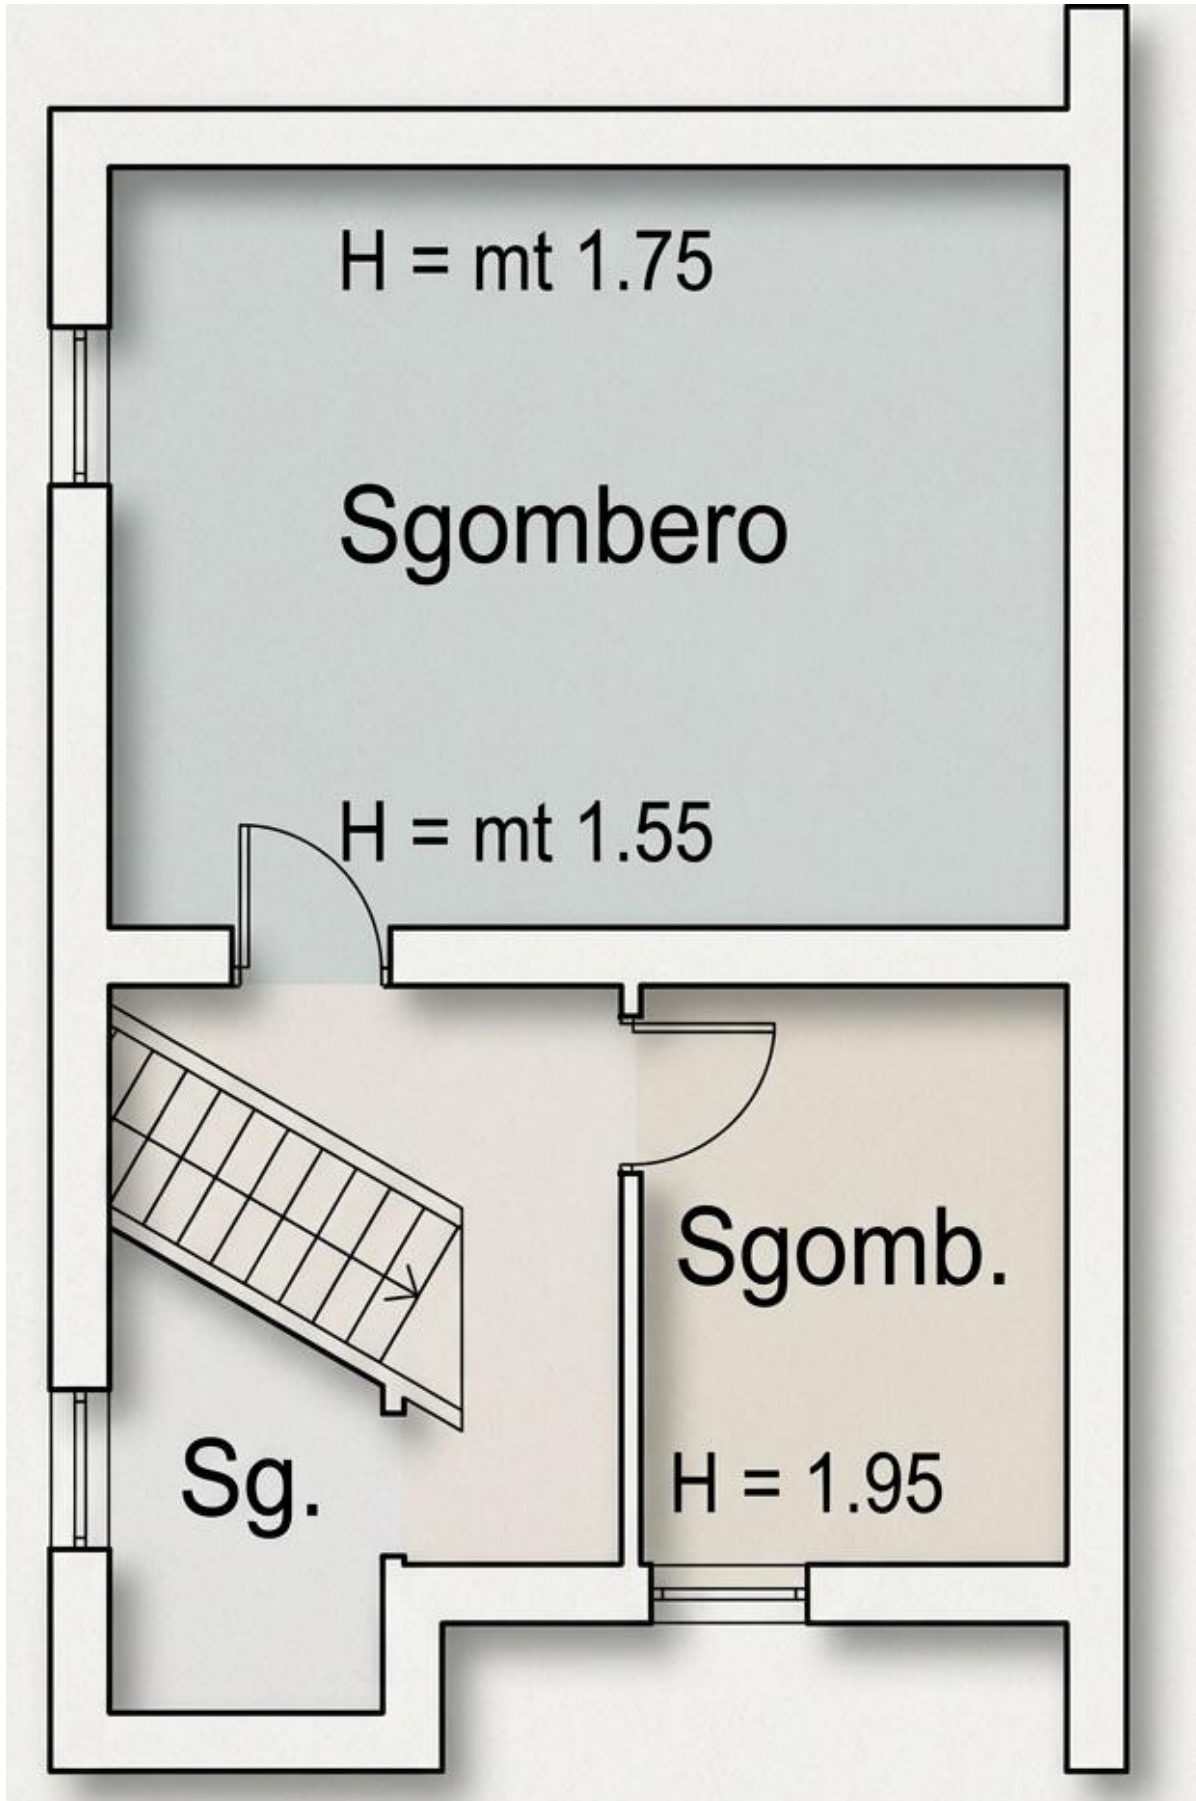

Villetta Alessia - planimetrie

sardahousing.com

+39 070 748016 info@sardahousing.com