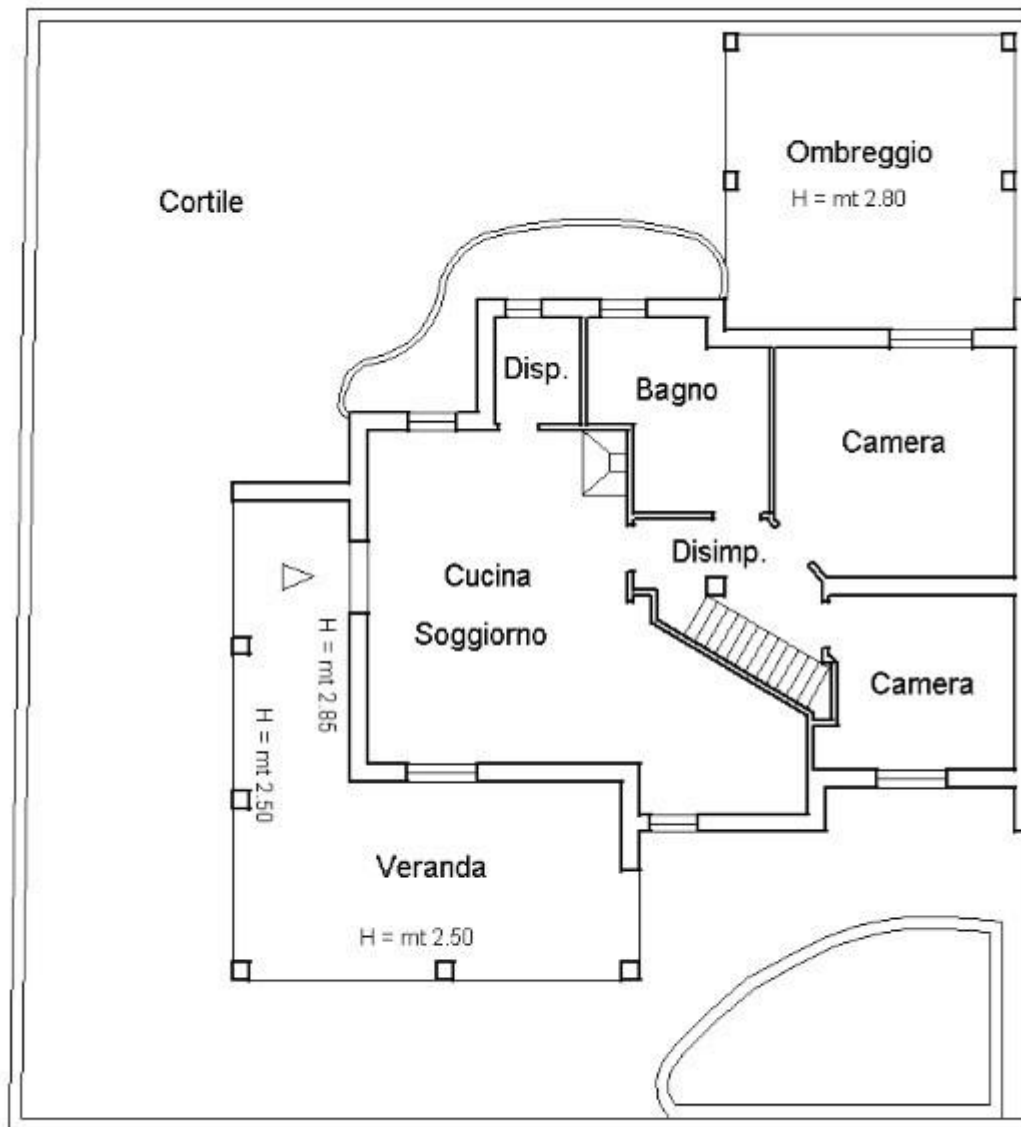

Villetta Alessia - planimetrie

sardahousing.com

+39 070 748016 info@sardahousing.com